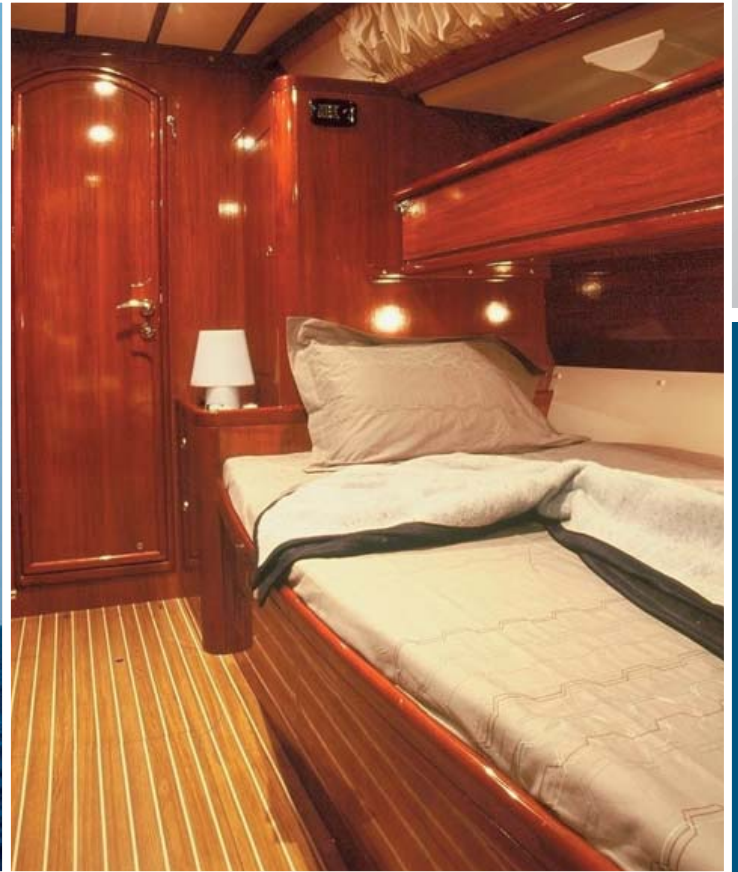

# CHRISTIANA VIII

## ACCOMODATION

- 12 guests in 6 Cabins air conditioned throughout with individual climate control in each cabin
- 3 alt double
- 2 fw triple
- 1 twin for crew