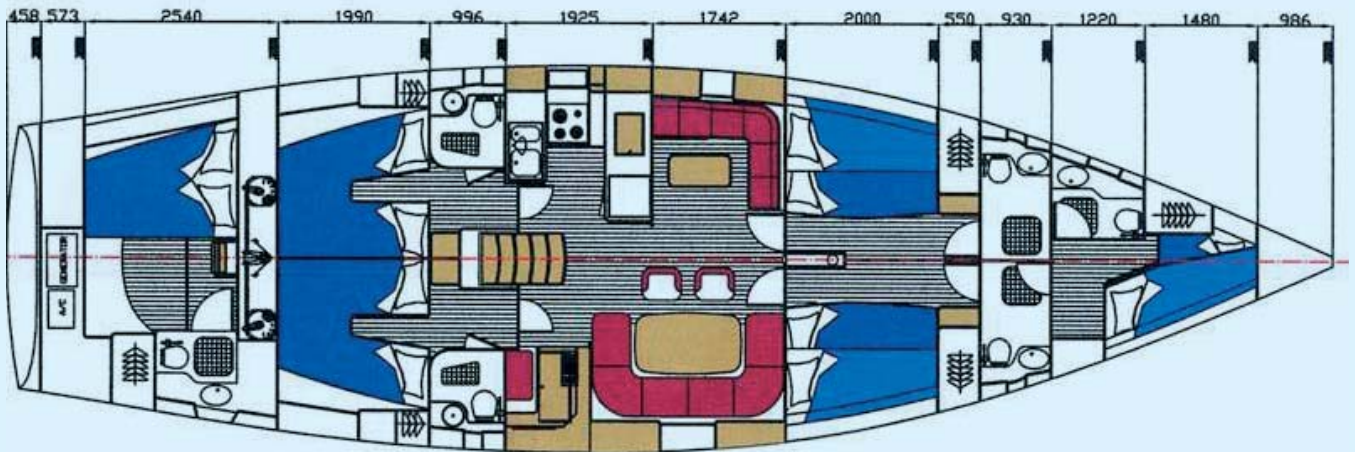

CHRISTIANA VIII

GENERAL INFORMATION

Length	18,17 m
Beam	5,15 m
Draft	2,34
Built in	June 2005
Hull	GRP/CE Class A
Superstructure	GRP/CE Class A
Gross Tons	6,7 tons
Builder	Ocean Yachts Design Team
MCA Status	Commercial Registry
Total Crew	2 (optional)
Engines	Yamaha Turbo Diesel 240 Hp
Machinery	Diesel Generator, Bow Thruster, Auto Pilot, A/C
Range	
Cruising Speed	12 knots
Top Speed	14 knots
Stabilizers	Mainsail 61 m2, Genoa1 93 m2, Genoa2 25 m2
Fuel Capacity	580 lt
Water Capacity	1,300 lt
Watermaker	no
Communications	VHF+ GPS Plotter + Radar

ACCOMODATION

- 12 guests in 6 Cabins air conditioned throughout with individual climate control in each cabin
- 3 alt double
- 2 fw triple
- 1 twin for crew

TENDERS & TOYS

Dingy with 5HP engine

Snorkelling Equipment