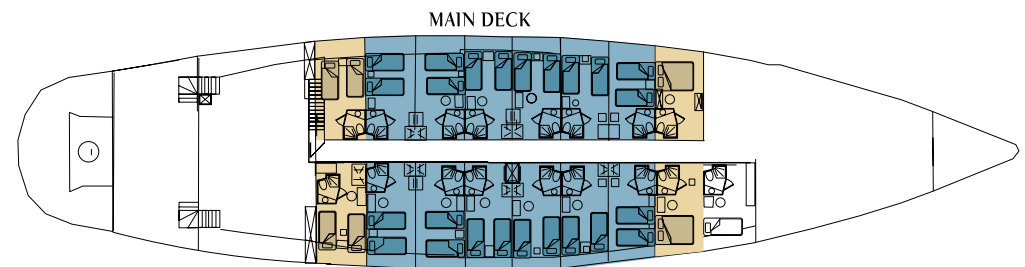

Panorama
MOTOR SAILER

Panorama

MOTOR SAILER

Facts at a glance:

- Ship Type: Motor Sailer
- Launch year/Rebuilt: 1993/2001 (Renovated 2014)
- Length/Breadth/Draft in ft.: 177x40x16
- Length/Breadth/Draft in m.: 54x12x5
- Cabins: 24. All cabins are located on upper, main (windows) and lower (portholes) deck. They all have bathroom with shower, individually controlled A/C, piped music, TV (Satellite channels), telephone for internal use, mini safe, mini fridge, hairdryer, adapters (220V).
- Public areas: Indoor Dining Area & bar, Separate Indoor Lounge, Reception, Sundeck with loungers and chairs. WI-FI (available at a charge).

Category A Category B Category C

ANNOUNCING THE NEXT VOYAGER CLASS VESSEL

The Voyager Pride | 45 Cabins | Delivery 2017

45 staterooms | 5 categories • Length/Breadth/Draft in ft: 246x43x12 • Length/Breadth/Draft in mt: 75x13x3,6 • Sundeck with Jacuzzi • Open air bar & lounge area • Outdoor dining area • Observation lounge with piano bar, Library & internet corner • Indoor dining area • Mini spa suite • Gym • Swimming platform with plunge pool.