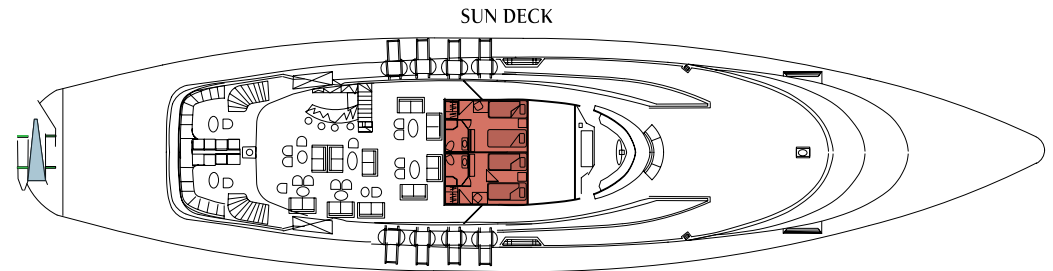

Panorama
MOTOR SAILER

Panorama

MOTOR SAILER

Facts at a glance:

- Ship Type: Motor Sailer
- Launch year/Rebuilt: 1993/2001 (Renovated 2014)
- Length/Breadth/Draft in ft.: 177x40x16
- Length/Breadth/Draft in m.: 54x12x5
- Cabins: 24. All cabins are located on upper, main (windows) and lower (portholes) deck. They all have bathroom with shower, individually controlled A/C, piped music, TV (Satellite channels), telephone for internal use, mini safe, mini fridge, hairdryer, adapters (220V).
- Public areas: Indoor Dining Area & bar, Separate Indoor Lounge, Reception, Sundeck with loungers and chairs. WI-FI (available at a charge).

Category A Category B Category C

ANNOUNCING THE NEXT VOYAGER CLASS VESSEL

The Voyager Pride | 45 Cabins | Delivery 2017

45 staterooms | 5 categories • Length/Breadth/Draft in ft: 246x43x12 • Length/Breadth/Draft in mt: 75x13x3,6 • Sundeck with Jacuzzi • Open air bar & lounge area • Outdoor dining area • Observation lounge with piano bar, Library & internet corner • Indoor dining area • Mini spa suite • Gym • Swimming platform with plunge pool.