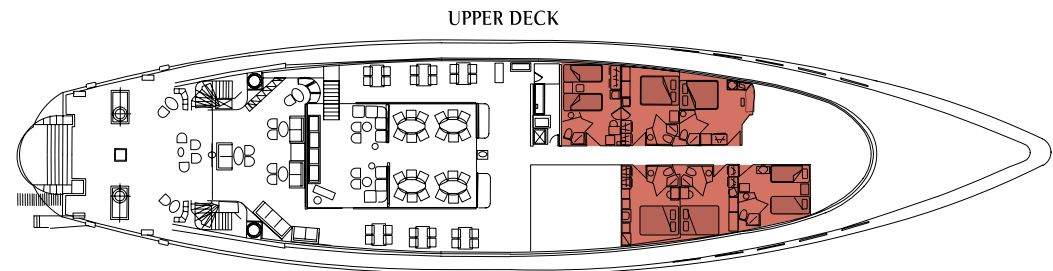

Panorama
MOTOR SAILER

Panorama

MOTOR SAILER

Facts at a glance:

- Ship Type: Motor Sailer
- Launch year/Rebuilt: 1993/2001 (Renovated 2014)
- Length/Breadth/Draft in ft.: 177x40x16
- Length/Breadth/Draft in m.: 54x12x5
- Cabins: 24. All cabins are located on upper, main (windows) and lower (portholes) deck. They all have bathroom with shower, individually controlled A/C, piped music, TV (Satellite channels), telephone for internal use, mini safe, mini fridge, hairdryer, adapters (220V).
- Public areas: Indoor Dining Area & bar, Separate Indoor Lounge, Reception, Sundeck with loungers and chairs. WI-FI (available at a charge).

Category A Category B Category C

ANNOUNCING THE NEXT VOYAGER CLASS VESSEL

The Voyager Pride | 45 Cabins | Delivery 2017

45 staterooms | 5 categories • Length/Breadth/Draft in ft: 246x43x12 • Length/Breadth/Draft in mt: 75x13x3,6 • Sundeck with Jacuzzi • Open air bar & lounge area • Outdoor dining area • Observation lounge with piano bar, Library & internet corner • Indoor dining area • Mini spa suite • Gym • Swimming platform with plunge pool.