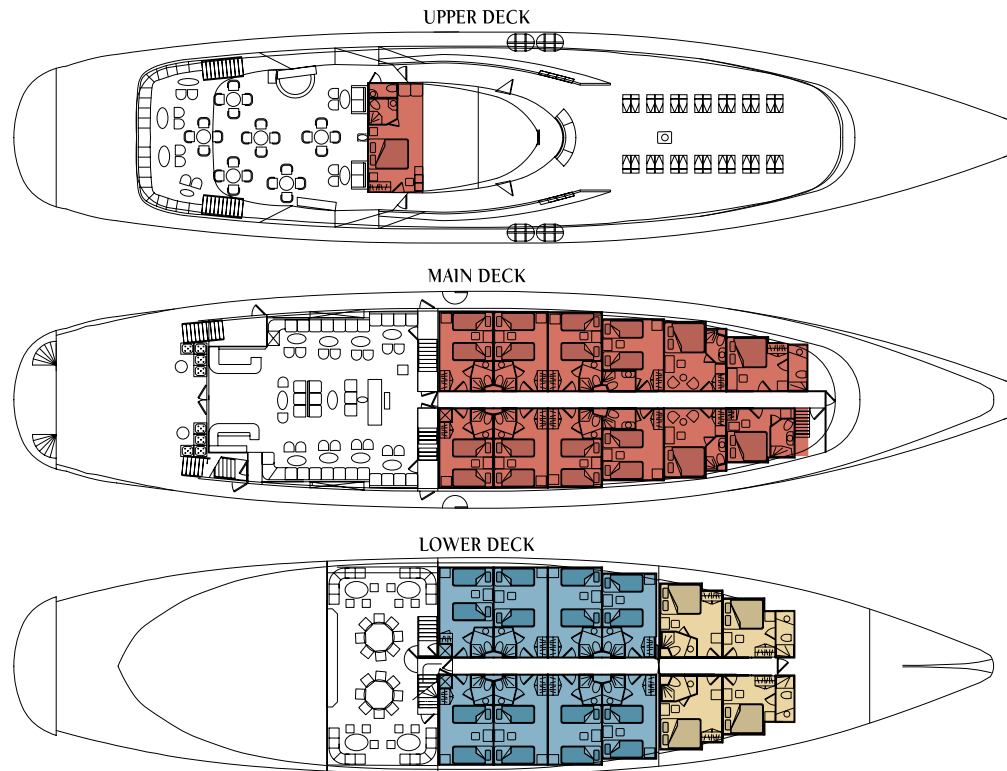

Panorama II

MOTOR SAILER

■ Category P
■ Category A
■ Category B
■ Category C

Facts at a glance:

- ❧ Ship Type: Motor Sailer
- ❧ Launch year: 2004 (Renovated 2012)
- ❧ Length/Breadth/Draft in ft.: 164x36x14,6
- ❧ Length/Breadth/Draft in m.: 50x11,5x4,5
- ❧ Cabins: 25. All cabins are located on main, upper and lower deck and feature windows and portholes (lower deck). They all have bathroom with shower, individually controlled A/C, piped music, TV (Satellite channels), telephone for internal use, mini safe, mini fridge, hairdryer, adapters (220V).
- ❧ Public areas: Outdoor/Indoor Dining Area & bar, Separate Indoor Lounge, Reception, Sundeck with loungers and chairs. WI-FI (available at a charge).